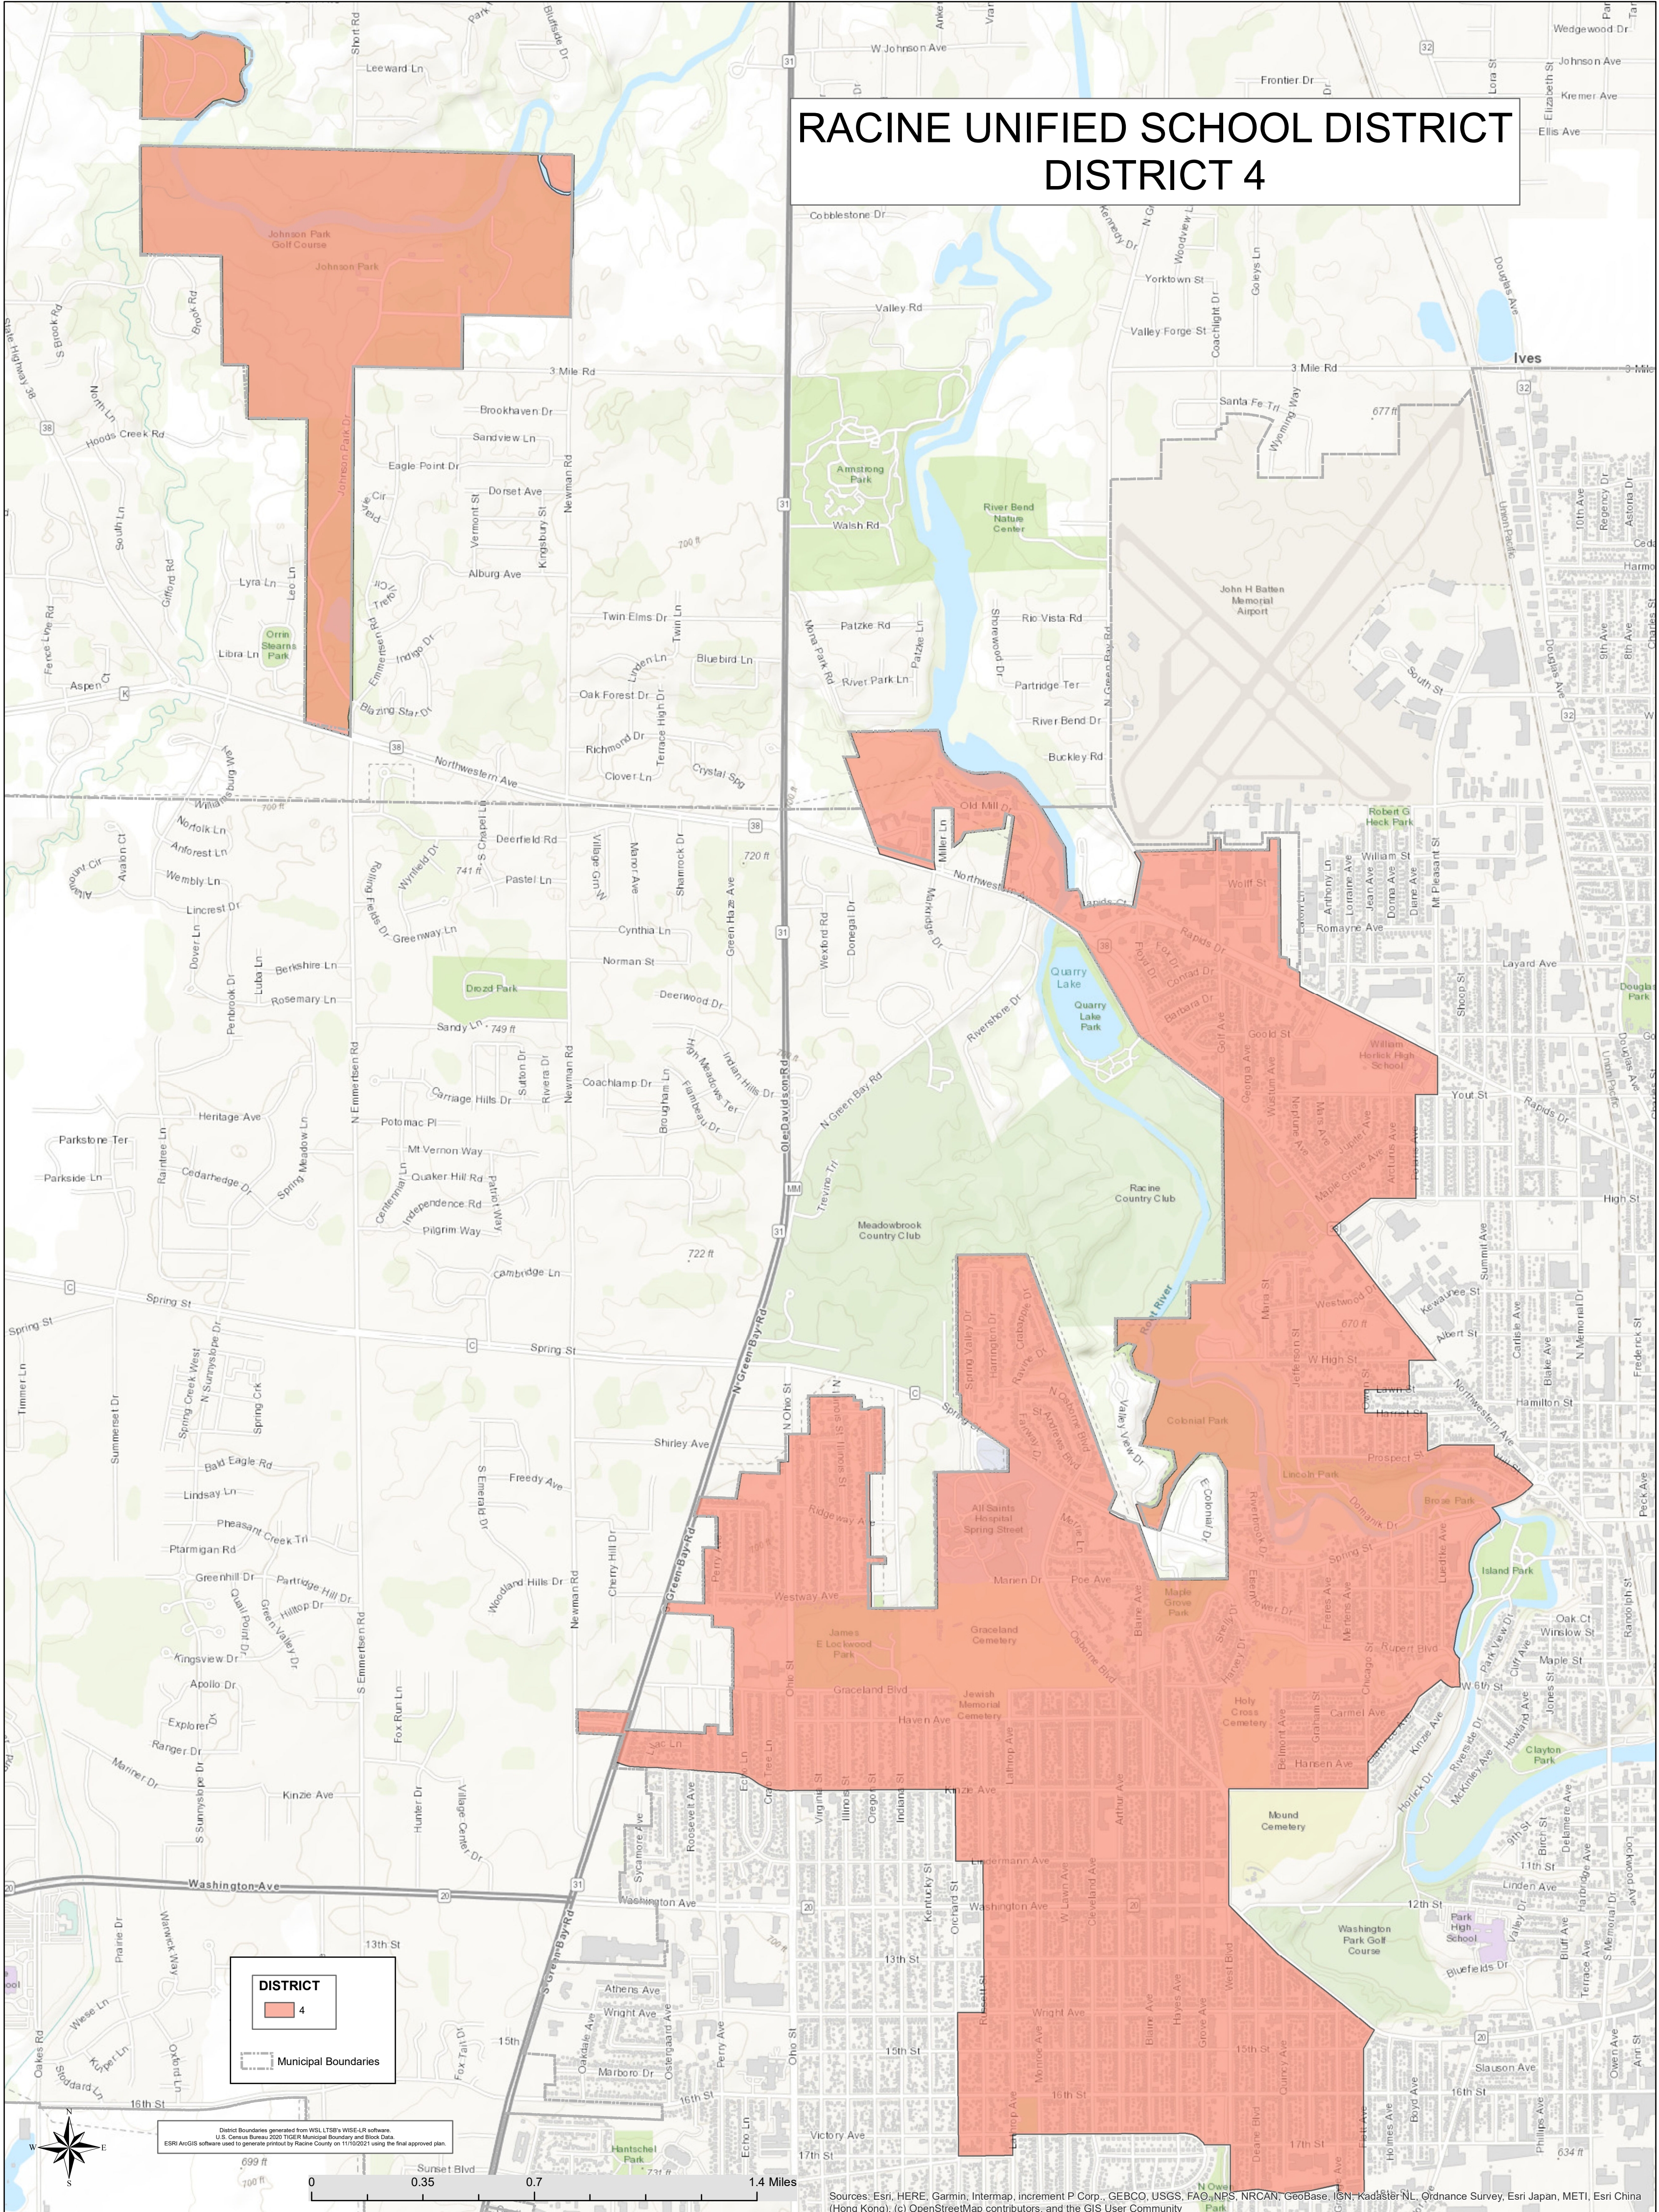

RACINE UNIFIED SCHOOL DISTRICT DISTRICT 4

DISTRICT
4

Municipal Boundaries

Sources: Esri, HERE, Garmin, Intermap, increment P Corp., GEBCO, USGS, FAO, NPS, NRCAN, GeoBase, IGN, Kadaster NL, Ordnance Survey, Esri Japan, METI, Esri China (Hong Kong), (c) OpenStreetMap contributors, and the GIS User Community